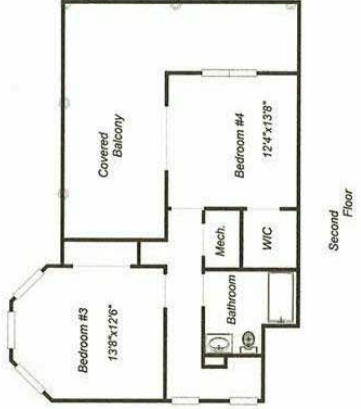

Patrick Flemming Construction

The Portofino ©2004

Patrick Flemming Construction

The Portofino
 Approx. 3704 Square Ft (AC)
 Approx. 5740 Under Roof

Patrick Bruce Construction LLC
 Copyright 2004

The Portofino ©2004